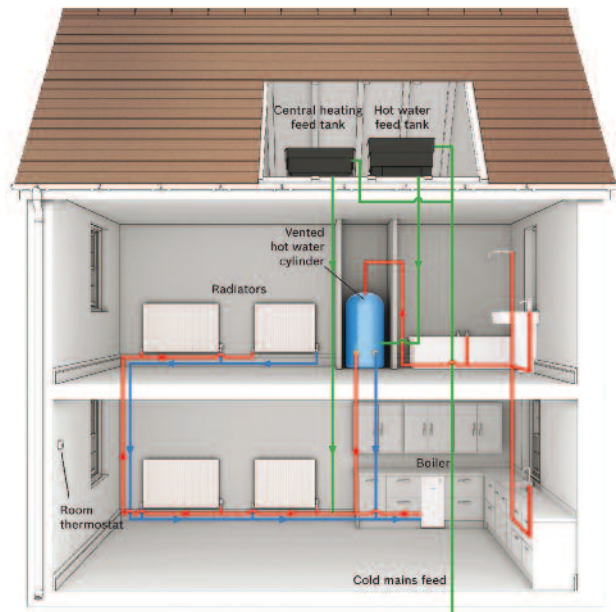

The Worcester Greenstar FS CDi regular

Why install a Greenstar Floor Standing CDi regular?

- ▶ Fits underneath a standard kitchen worktop
- ▶ Stored hot water can be rapidly replenished with high output options
- ▶ Simple boiler temperature control with digital display
- ▶ Can be used with Greenskies solar panels for energy and cost savings

BOSCH
Invented for life

Part of the Bosch Group
All products are manufactured with Bosch levels of quality and reliability as standard

*Terms and conditions apply

Technical data

MODEL		FS 30CDi REGULAR	FS 42CDi REGULAR
Clearances	Above flue	15mm	15mm
	Left	5mm	5mm
	Right	5mm	5mm
	Front	25mm*	25mm*
Output kW to central heating (CH)		7.7kW - 30kW	9.6kW - 40.8kW
ErP Seasonal space heating energy efficiency class		A / 92%	A / 92%
SAP efficiency - natural gas		88.9%	88.8%
CH temperature control		✓	✓
DHW temperature control		✓	✓

Boiler dimensions

The Greenstar FS CDi range will fit underneath a standard kitchen worktop.

Know your system

Regular boilers (sometimes known as traditional, conventional or heat only boilers) are ideally suited to homes that already have a traditional heating and hot water system which is linked to a separate hot water cylinder.